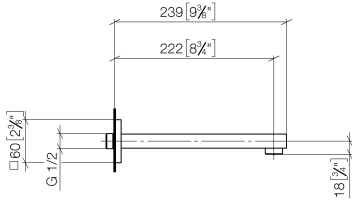

## SYMETRICS Wall-mounted basin spout without pop-up waste - Brushed Platinum

---

13 805 980

- 220mm projection
- fixed spout
- circular, air-enriched flow
- hole diameter 37 mm
- rosette 60 x 60 mm
- 1/2" connection
- plug-link mounting
- max. flow 7 l/min
- lead-free
- WRAS 1904065

### Recommended miscellaneous

---

**Concealed wall elbow -**

35 085 970 90

- max. recess depth 163 mm
- min. recess depth 90 mm

## SYMETRICS Wall-mounted basin spout without pop-up waste - Brushed Platinum

---

13 805 980  
mm [inches]